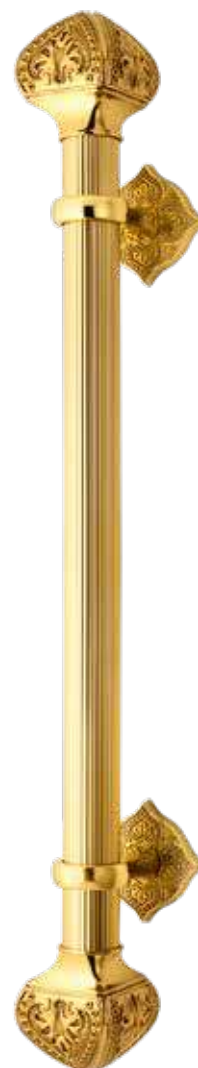

COLONIALE/COLONIAL

VITTORIA

C12110

Mod. VITTORIA

C12110

Designed by ENRICO CASSINA

C12110
143x314

Privacy
C12110/5
143x314

C12111
156x78

C12111/5
156x78

C54500
75x34

C12110 DK
35x184

C49200
400 (69x617)
600 (69x817)
800 (69x1017)